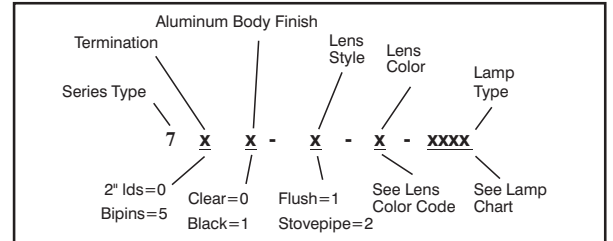

How To Order

Electrical and Optical Characteristics

Incandescent Lamps			
Lamp Type	Voltage	Amps	Life Hours
H519	2.5	.200	500
M521	6.0	.200	1,000
M522	3.0	.015	10,000
H524	6.3	.200	3,000
M525	6.3	.040	50,000
M526	6.3	.075	500
M527	6.0	.040	10,000
H529	6.3	.200	50,000
H533	14.0	.080	2,500
H538	14.0	.080	50,000
M540	12.0	.040	10,000
M542	18.0	.040	10,000
HM550	28.0	.040	4,000
HM553	28.0	.040	25,000
M555	28.0	.040	50,000
M801	10.0	.014	50,000
M802	10.0	.040	30,000

Lens Color Code	
1=Transparent Amber	6=Translucent Yellow¹
2=Transparent Red	7=Translucent Red¹
3=Transparent Blue*	8=Translucent Blue*¹
4=Transparent Green*	9=Translucent Green*¹
5=Transparent Clear	10=Translucent White¹

Note: * Blue and green lenses not recommended for use with standard neon lamp
¹Translucent lenses for incandescents only
Neons not available in 750-1 or 751-1 configuration

Neon Lamps						
Lamp Type	Max Breakdown Voltage		Voltage	Watts	Life Hours	Internal Resistor Attached
	AC	DC				
High Brightness – Dark Starting						
1204(C2A)	45	135	120	1/4	25,000	None *
1211(RC2X)	45	135	120	1/4	25,000	47K
Standard Brightness – Not recommended with Translucent Lens						
1202(A9A)	65	90	120	1/15	25,000	None *
1201(RA9X)	65	90	240	1/15	25,000	100K

* Note: Neon assemblies without resistor attached require a current limiting device in the circuit
Green neon lamps also available for use with green lenses