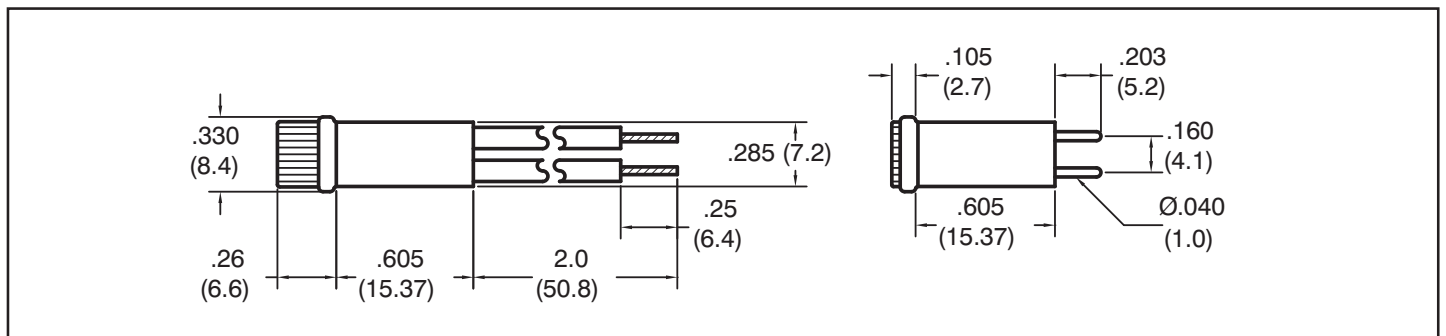

Package Dimensions

All dimensions are in inches (mm)