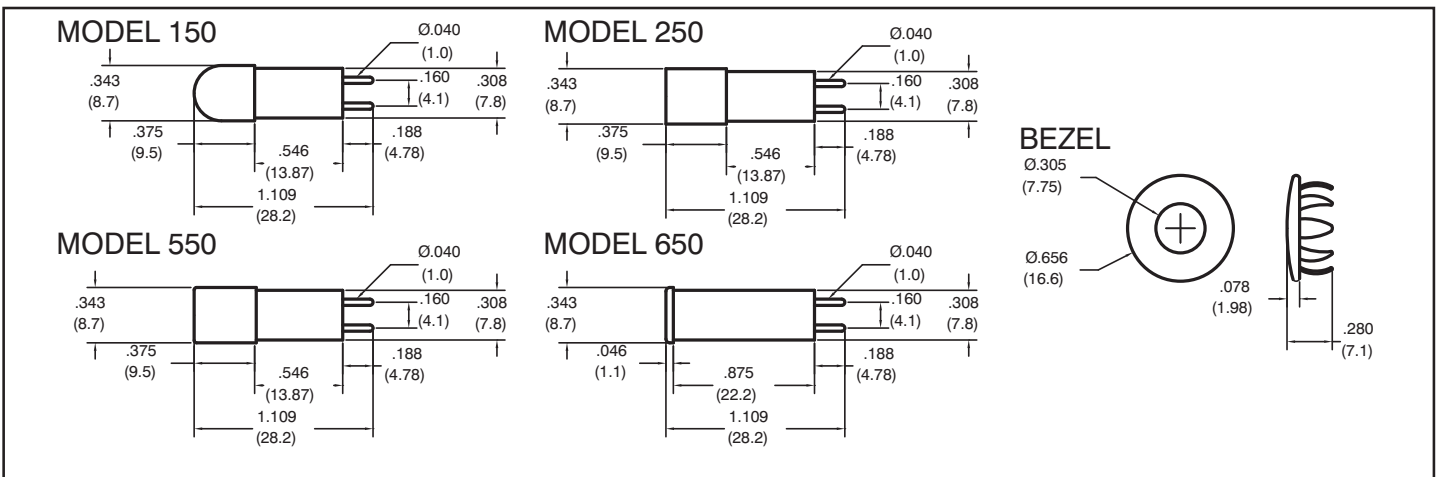

## Specifications

- Mounting hole: .312" +.003"/-.001" (7.93 +.08/-.03 mm)
  - With nickel steel bezel .500" ± .002" (12.7 ± .05 mm)
- Termination: 22AWG UL1015 2.0" (50.8 mm) leads or bipins (gold plated brass)
- Housing: Butyrate plastic- transparent or translucent

## Electrical and Optical Characteristics

Incandescent Lamps			
Lamp Type	Voltage	Amps	Life Hours
H519	2.5	.200	500
M521	6.0	.200	1,000
M522	3.0	.015	10,000
H524	6.3	.200	3,000
M525	6.3	.040	50,000
M526	6.3	.075	500
M527	6.0	.040	10,000
H529	6.3	.200	50,000
H533	14.0	.080	2,500
H538	14.0	.080	50,000
M540	12.0	.040	10,000
M542	18.0	.040	10,000
HM550	28.0	.040	4,000
HM553	28.0	.040	25,000
M555	28.0	.040	50,000
M801	10.0	.014	50,000
M802	10.0	.040	30,000

## Package Dimensions

All dimensions are in inches (mm)