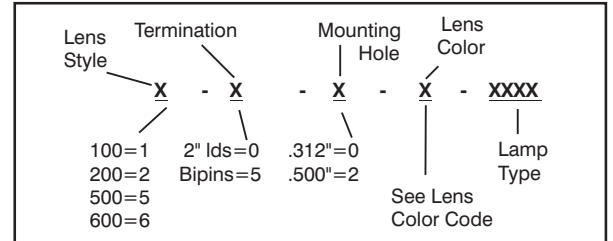

How To Order

Electrical and Optical Characteristics

Incandescent Lamps			
Lamp Type	Voltage	Amps	Life Hours
H519	2.5	.200	500
M521	6.0	.200	1,000
M522	3.0	.015	10,000
H524	6.3	.200	3,000
M525	6.3	.040	50,000
M526	6.3	.075	500
M527	6.0	.040	10,000
H529	6.3	.200	50,000
H533	14.0	.080	2,500
H538	14.0	.080	50,000
M540	12.0	.040	10,000
M542	18.0	.040	10,000
HM550	28.0	.040	4,000
HM553	28.0	.040	25,000
M555	28.0	.040	50,000
M801	10.0	.014	50,000
M802	10.0	.040	30,000

Lens Color Code	
1=Transparent Amber	6=Translucent Yellow¹
2=Transparent Red	7=Translucent Red¹
3=Transparent Blue*	8=Translucent Blue*¹
4=Transparent Green*	9=Translucent Green*¹
5=Transparent Clear	10=Translucent White¹

Note: * Blue and green lenses not recommended for use with standard neon lamp
¹Translucent lenses for incandescents only

Neon Lamps						
Lamp Type	Max Breakdown Voltage		Voltage	Watts	Life Hours	Internal Resistor Attached
	AC	DC				
High Brightness – Dark Starting						
1204(C2A)	45	135	120	1/4	25,000	None *
1211(RC2X)	45	135	120	1/4	25,000	47K
Standard Brightness – Not recommended with Translucent Lens						
1202(A9A)	65	90	120	1/15	25,000	None *
1201(RA9X)	65	90	240	1/15	25,000	100K

* Note: Neon assemblies without resistor attached require a current limiting device in the circuit
Green neon lamps also available for use with green lenses